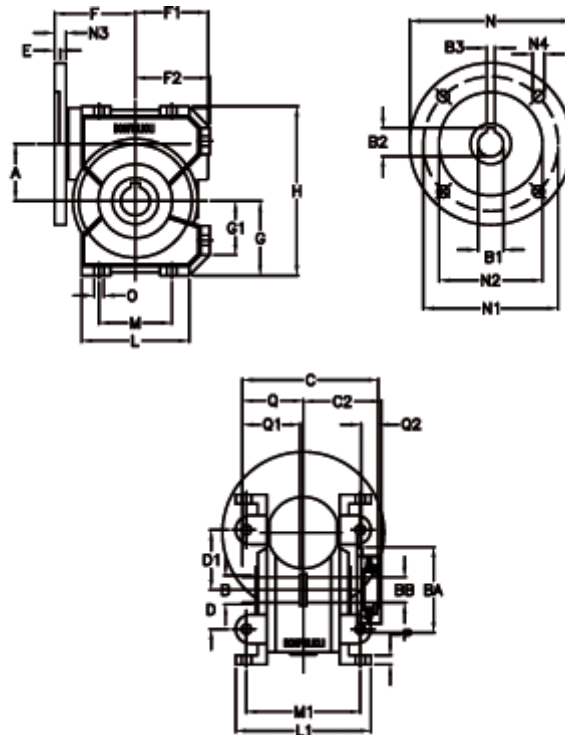

Article number: 390204402802216

Description: Worm Gear with Torque Limiter  
VF 44-L1-U-28-P63B5

## Measures

a = 44.6	C2 = 48.0	g = 55.0	N = 140	Q1 = 32
B = 18	D = 29	G1 = 40.0	N1 = 115	Q2 = 12
B1 E7 = 11	D1 = 46	H = 127.0	N2 = 95	
B2 = 12.8	Description = VF 44U-xx-63B5	H1 = 97.0	N3 = 10.5	
B3 H9 = 4	E = 2.0	L = 80	N4 = 9.5	
BA = 40	F = 65	L1 = 100	O = 8.5	
BB H7 = 11	F1 = 54	m = 52	P = 8	
C = 79	F2 = 55.0	M1 = 81.0	Q = 32.0	